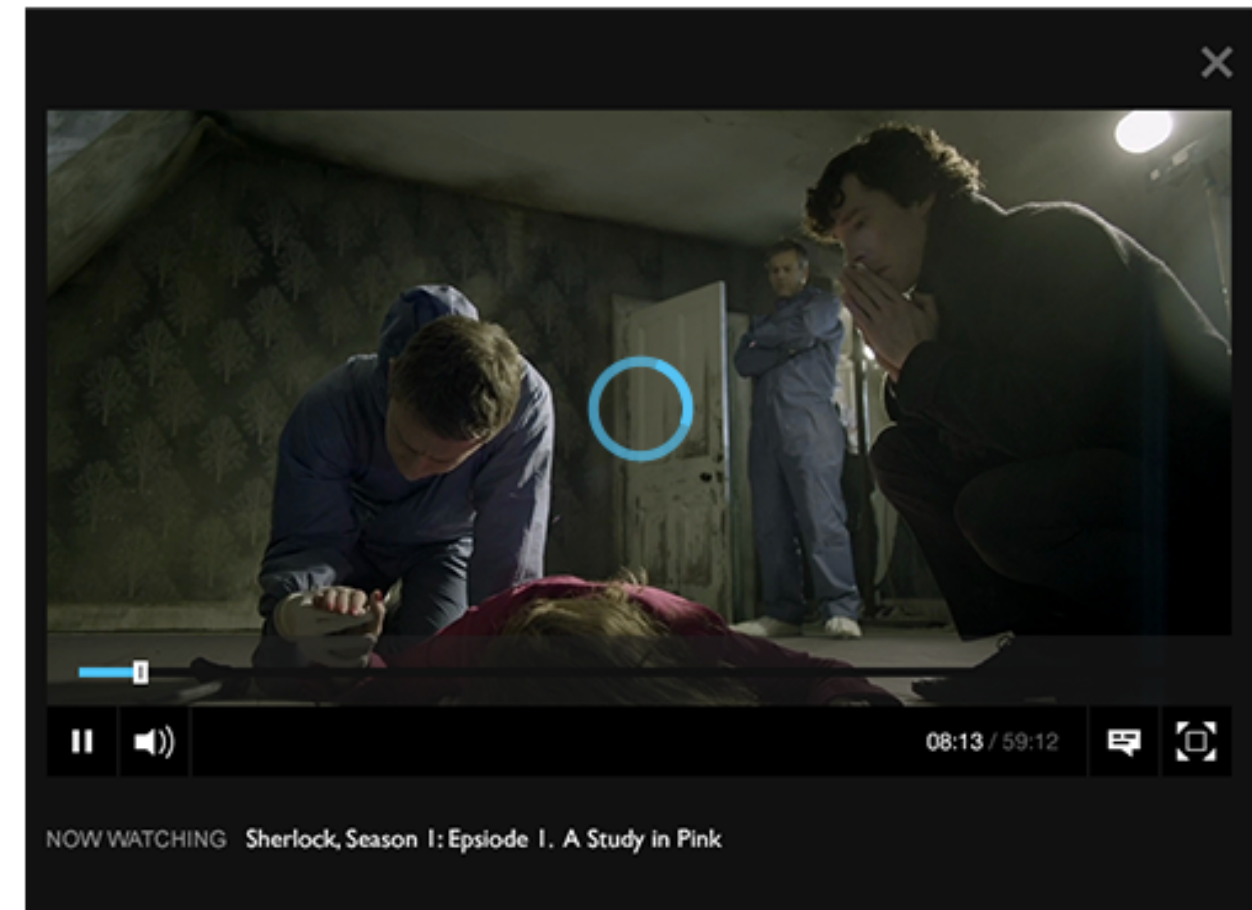

### Web Viewport

980 ~ 771px - Large

770 ~ 601px - Medium

600 ~ 320px - Small

### App Device

Tablet - Large

Mobile - Small

Loading spinner before playback (waiting for playback to load)

Loading spinner during playback (buffering)