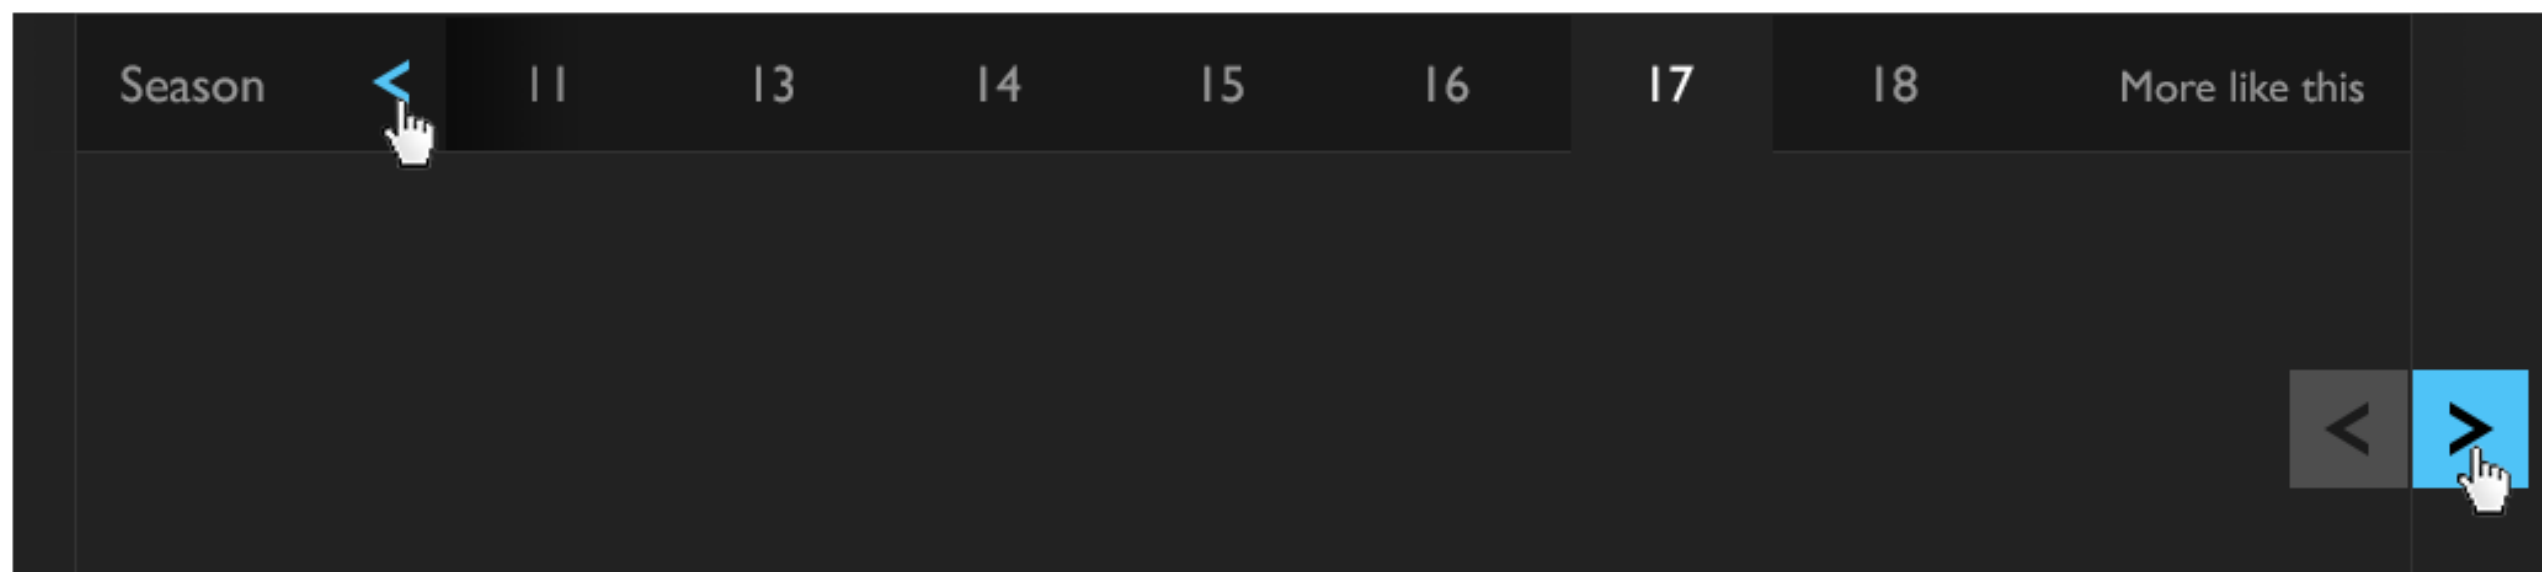

# Interactions Episode Tray

Hover / Touch States