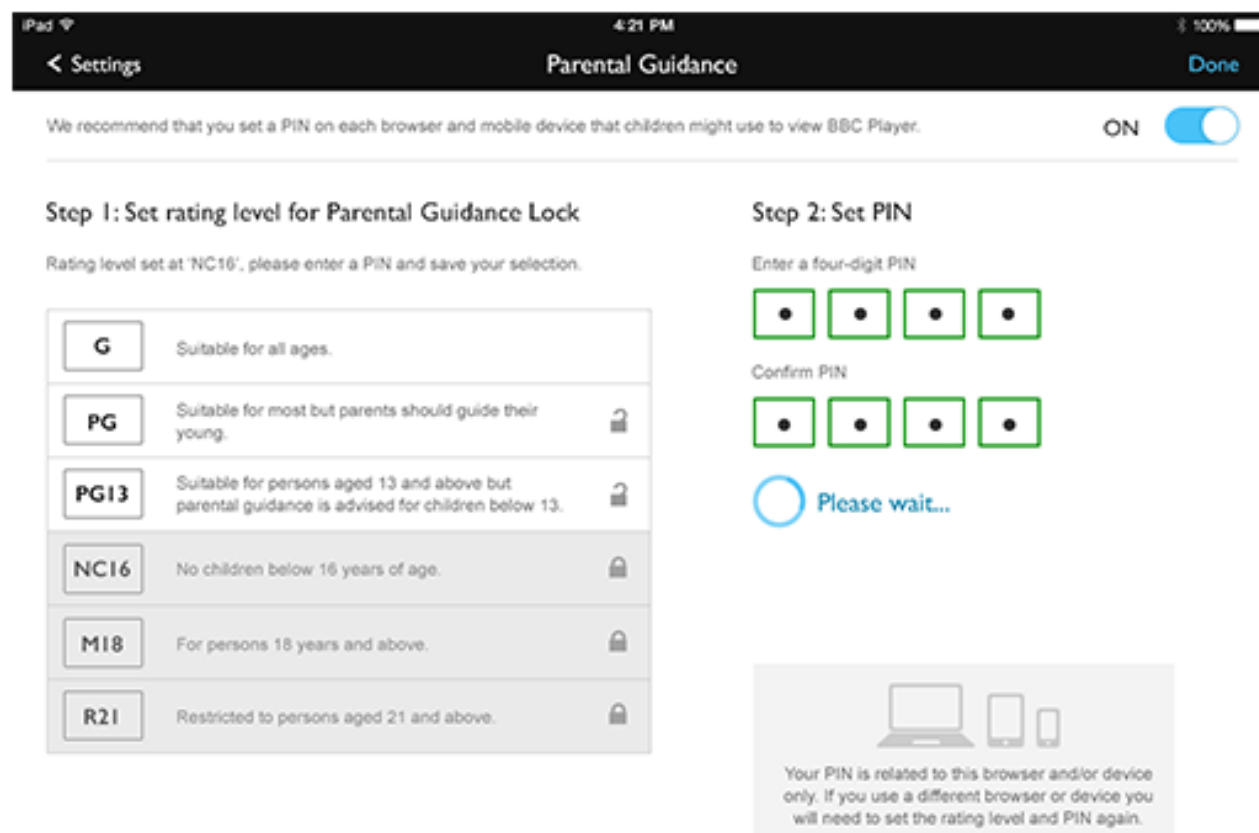

# Loading Spinner Buttons

NOTE:

Loading spinner size

Web Viewport

980 ~ 771px - Small

770 ~ 601px - Small

600 ~ 320px - Small

App Device

Tablet - Small

Mobile - Small

App - Loading spinner (form confirmation)

### Step 1: Set rating level for Parental Guidance Lock

Rating level set at 'NC16', please enter a PIN and save your selection.

<b>G</b>	Suitable for all ages.	
<b>PG</b>	Suitable for most but parents should guide their young.	🔒
<b>PG13</b>	Suitable for persons aged 13 and above but parental guidance is advised for children below 13.	🔒
<b>NC16</b>	No children below 16 years of age.	🔒
<b>M18</b>	For persons 18 years and above.	🔒
<b>R21</b>	Restricted to persons aged 21 and above.	🔒